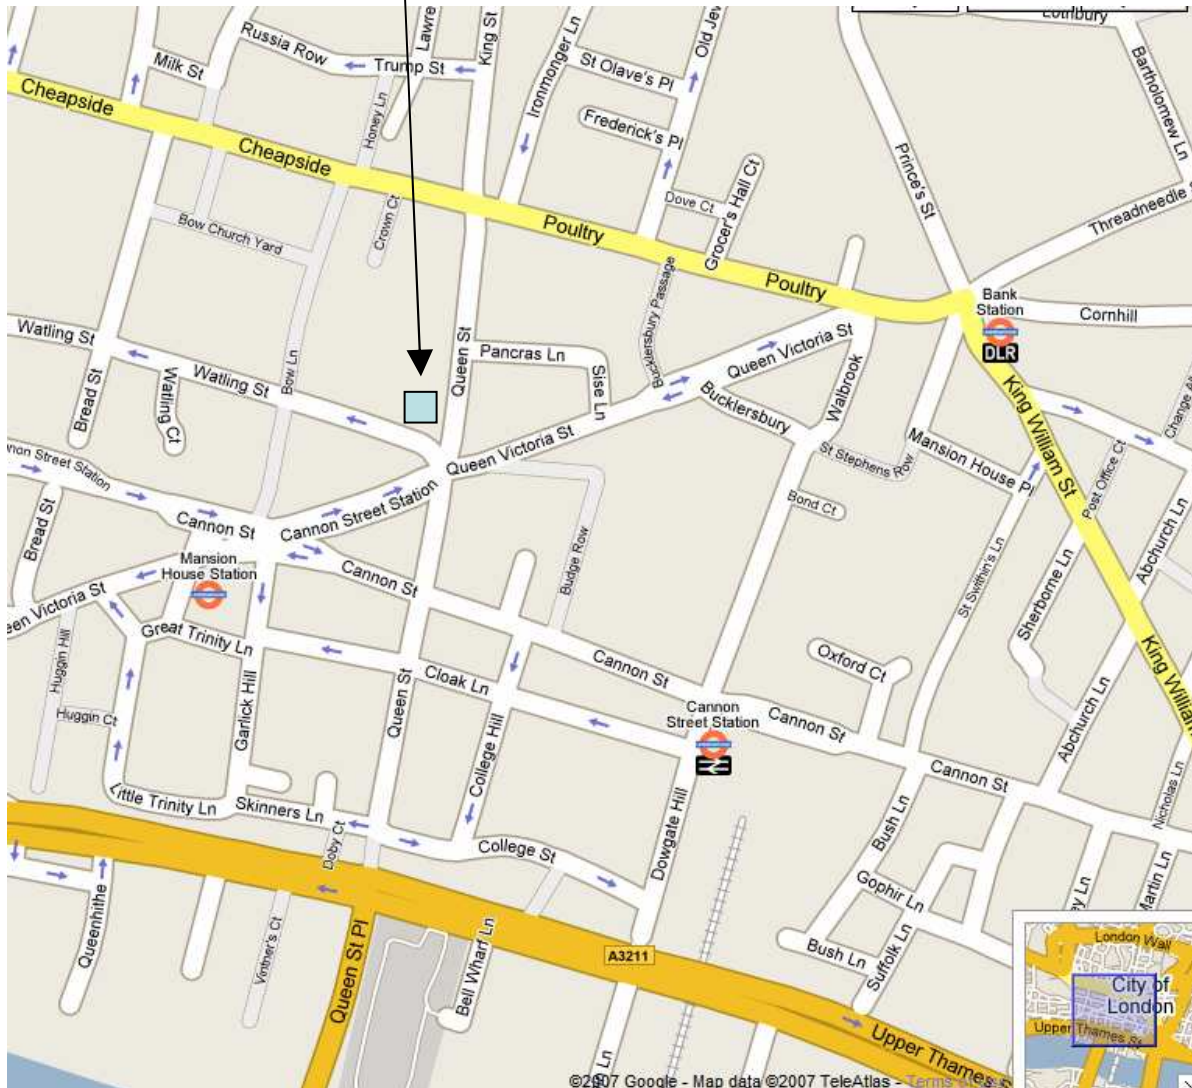

## Aldermay House

Aldermay House is just a few minutes walk from, Bank, St Pauls, Cannon St. or Mansion House Stations.

From Bank Station take the exit marked Cheapside and walk towards St Pauls. At the traffic lights, halfway up Cheapside, turn left into Queen Street.

Aldermay House is located approximately 100 yards on the right next to 'Hamptons' the valuers.